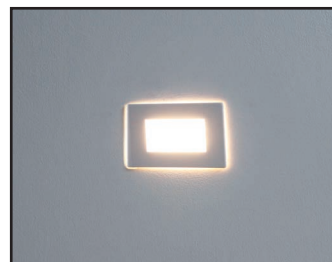

EFFETTO BORDO LUMINOSO
"BRIGHT EDGE" EFFECT