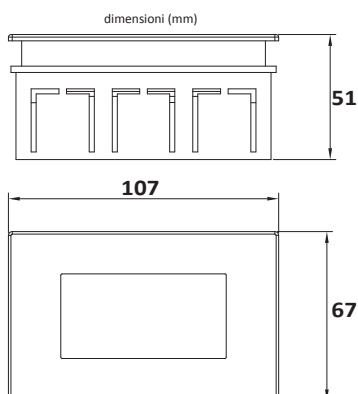

OUTDOOR LED

i Scatola 503 non inclusa
 503 formwork not included

SPECIFICHE - SPECIFICATIONS

Code	Potenza Power	Tensione Volt	Lumen	Kelvin	LED	Cavo Cable	Materiale Material	Finitura Finish	CRI	Fascio Beam Angle	IP	Imballo Packaging	EAN
SPLED503BN	3W	230V	200	4000°K	SMD	15 cm	metallo e policarbonato metal and polycarbonate	inox/bianco stainless steel/white	>80Ra	120°	IP 65	1/50	8056093641547

Foro per montaggio
 con molle

95x57mm