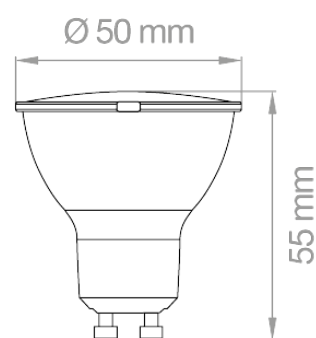

DIKLED 7W

Lampada LED SMD 7W 230V
LED lamp SMD 7W 230V

Materiale / Material:

- Corpo in alluminio ricoperto in termoplastico
Diffusore in policarbonato opaco
Aluminium body covered in thermoplastic
Opal PC diffuser

Codice Code	Potenza Power	Tensione Voltage	Lumen (real)	Kelvin	CRI	Fascio Beam Angle	Finitura Finish	Attacco Socket	Energy class	PKG
DIKLED7WE230BC	7W	100 - 250V	600Lm	3000K	>80Ra	120°	bianco / white	GU10	E	10/200
DIKLED7WE230BN	7W	100 - 250V	610Lm	4100K	>80Ra	120°	bianco / white	GU10	E	10/200
DIKLED7WE230BF	7W	100 - 250V	620Lm	6400K	>80Ra	120°	bianco / white	GU10	E	10/200