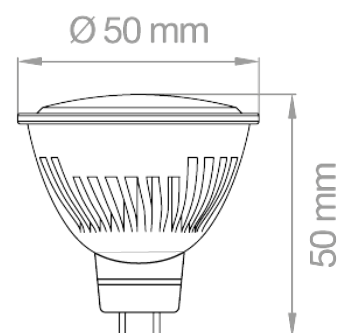

DIKLED 7W 12V

Lampada LED SMD 7W 12V
LED lamp SMD 7W 12V

Materiale / Material:

- Corpo in alluminio
Diffusore in policarbonato opaco
Aluminium body
Matt PC diffuser

Consigli per l'utilizzo / Advice for use::

Code Codice	Power Potenza	Voltage Tensione	Lumen (real)	Kelvin	CRI	Beam Angle Fascio	Finish Finitura	Socket Attacco	Energy class	PKG
DIKLED7W12VBC	7W	12V AC/DC	565Lm	3000K	>80Ra	120°	silver / silver	Gu5.3	F	10/200
DIKLED7W12VBN	7W	12V AC/DC	580Lm	4000K	>80Ra	120°	silver / silver	Gu5.3	F	10/200
DIKLED7W12VBF	7W	12V AC/DC	570Lm	6400K	>80Ra	120°	silver / silver	Gu5.3	F	10/200