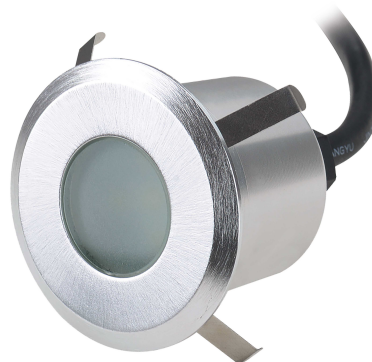

## FC3W

Faretto LED da incasso 60° 3W - 12V IP65  
Recessed LED downlight 60° 3W - 12V IP65

**Materiale / Material:**

- Alluminio  
Aluminum

**Incluso / Included:**

- Cassaforma ø55mm H86mm  
Formwork ø55mm H86mm

**Consigli per l'utilizzo / Advice for use::**

- Tensione costante: utilizzare converter 12V (da pag.254).  
Constant voltage: use 12V converter (from pag.254).

Codice Code	Potenza Power	Tensione Voltage	Lumen (real)	Kelvin	CRI	Fascio Beam Angle	IP	Finitura Finish	Lunghezza cavo Cable length	PKG
FC3W12VBC	3W	12V DC	230 Lm	3000K	>80Ra	60°	IP 65	Silver / silver	30 cm	1/50
FC3W12VBN	3W	12V DC	240 Lm	4000K	>80Ra	60°	IP 65	Silver / silver	30 cm	1/50
FC3W12VBF	3W	12V DC	250 Lm	6400K	>80Ra	60°	IP 65	Silver / silver	30 cm	1/50