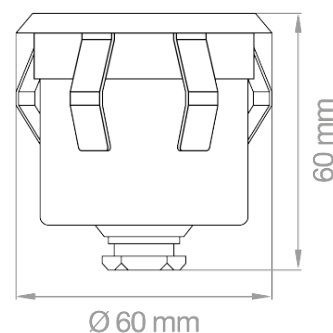

## FC3W

Faretto LED da incasso 60° 3W - 12V IP65  
Recessed LED downlight 60° 3W - 12V IP65

**Materiale / Material:**

- Alluminio  
Aluminum

**Incluso / Included:**

- Cassaforma ø55mm H86mm  
Formwork ø55mm H86mm

**Consigli per l'utilizzo / Advice for use::**

- Tensione costante: utilizzare converter 12V (da pag.254).  
Constant voltage: use 12V converter (from pag.254).

Codice Code	Potenza Power	Tensione Voltage	Lumen (real)	Kelvin	CRI	Fascio Beam Angle	IP	Finitura Finish	Lunghezza cavo Cable length	PKG
FC3W12VBC	3W	12V DC	230 Lm	3000K	>80Ra	60°	IP 65	Silver / silver	30 cm	1/50
FC3W12VBN	3W	12V DC	240 Lm	4000K	>80Ra	60°	IP 65	Silver / silver	30 cm	1/50
FC3W12VBF	3W	12V DC	250 Lm	6400K	>80Ra	60°	IP 65	Silver / silver	30 cm	1/50