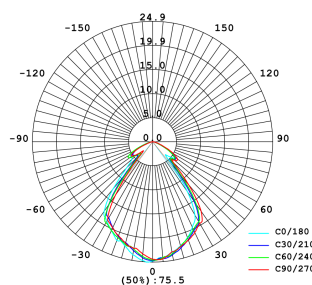

## FC3W

Faretto LED da incasso 60° 3W - 12V IP65  
Recessed LED downlight 60° 3W - 12V IP65

**Materiale / Material:**

- Alluminio  
Aluminum

**Incluso / Included:**

- Cassaforma ø55mm H86mm  
Formwork ø55mm H86mm

**Consigli per l'utilizzo / Advice for use::**

- Tensione costante: utilizzare converter 12V (da pag.254).  
Constant voltage: use 12V converter (from pag.254).

Codice Code	Potenza Power	Tensione Voltage	Lumen (real)	Kelvin	CRI	Fascio Beam Angle	IP	Finitura Finish	Lunghezza cavo Cable length	PKG
FC3W12VBC	3W	12V DC	230 Lm	3000K	>80Ra	60°	IP 65	Silver / silver	30 cm	1/50
FC3W12VBN	3W	12V DC	240 Lm	4000K	>80Ra	60°	IP 65	Silver / silver	30 cm	1/50
FC3W12VBF	3W	12V DC	250 Lm	6400K	>80Ra	60°	IP 65	Silver / silver	30 cm	1/50