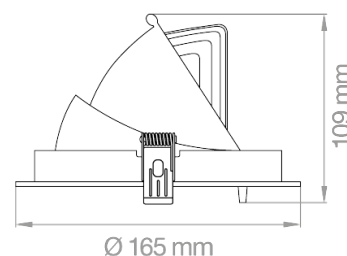

## GIMBALL 30W

Faretto LED COB 30W - 230V possibilità di orientamento orizzontale e verticale  
9W - 230V LED COB downlight with possibility of horizontal and vertical orientation.

**Materiale / Material:**

- Lega alluminio  
Aluminium alloy

**Incluso / Included:**

- Driver esterno precablato  
External prewired driver

Code Code	Power Potenza	Voltage Tensione	Lumen (real)	Kelvin	CRI	Beam Angle Fascio	IP	Finish Finitura	PKG
GIMB30WBN	30W	85 - 265V	2700 Lm	4000K	>80Ra	25°	IP 20	bianca / white	1/18