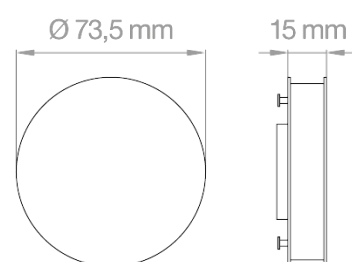

GX53 LED

Lampada compatta LED SMD 7W - 230V
Bulbo in policarbonato
Compact LED lamp SMD 7W - 230V
polycarbonate bulb

Codice Code	Potenza Power	Tensione Voltage	Lumen (real)	Kelvin	LED	CRI	Fascio Beam Angle	Attacco Socket	Energy class	PKG
GX53LED7WBC	7W	175 - 265V	610Lm	3000K	SMD	>80Ra	180°	GX53	F	1/1
GX53LED7WBN	7W	175 - 265V	650Lm	4000K	SMD	>80Ra	180°	GX53	F	1/1
GX53LED7WBF	7W	175 - 265V	675Lm	6400K	SMD	>80Ra	180°	GX53	E	1/1