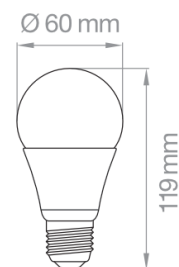

## LAMPADA GOCCIA E27 12W 12-24V

Lampada LED SMD a goccia E27 12W 12V - 24V  
Drop SMD LED lamp E27 12W 12V - 24V

**Materiale / Material:**

- Corpo in alluminio ricoperto in termoplastico  
Bulbo in policarbonato  
Aluminium body covered in thermoplastic  
PC bulb

Codice Code	Potenza Power	Tensione Voltage	Lumen (real)	Kelvin	CRI	Fascio Beam Angle	Attacco Socket	Energy class	Comparazione Comparison	PKG
G6012W1224VBN	12W	10-30V AC/DC	1055Lm	4000K	>80Ra	200°	E27	F	inc. = 80W	10/100