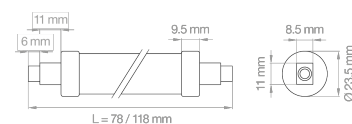

LAMPADINA LED R7S

Lampadina LED SMD R7S 6-10W 230V
LED lamp SMD R7S 6-10W 230V

Materiale / Material:

- Corpo in materiale termoplastico
Body made of thermoplastic material

Codice Code	Potenza Power	Tensione Voltage	Lumen	Kelvin	CRI	Fascio Beam Angle	Attacco Socket	Lunghezza Length	PKG
R7SLED78BC	6W	220 - 240V	520 Lm	3000K	>80Ra	360°	R7S	78 mm	10/100
R7SLED78BN	6W	220 - 240V	550 Lm	4100K	>80Ra	360°	R7S	78 mm	10/100
R7SLED118BC	10W	220 - 240V	920 Lm	3000K	>80Ra	360°	R7S	118 mm	10/100
R7SLED118BN	10W	220 - 240V	950 Lm	4100K	>80Ra	360°	R7S	118 mm	10/100