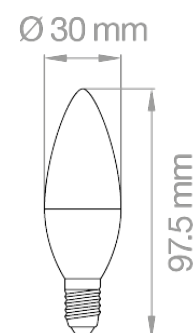

OLIVA E14 6W

Lampadina a oliva E14 6W - 230V
Olive lamp E14 6W

Materiale / Material:

- Corpo in alluminio ricoperto in termoplastico, bulbo in policarbonato
Aluminum body covered in thermoplastic
PC bulb

Codice Code	Potenza Power	Tensione Voltage	Lumen	Kelvin	CRI	Fascio Beam Angle	Attacco Socket	Comparazione Comparison	PKG
OL306WE14BC	6 W	AC220-240V	480 Lm	3000°K	>80Ra	220°	E14	inc. = 50W	10/100
OL306WE14BN	6 W	AC220-240V	500 Lm	4000°K	>80Ra	220°	E14	inc. = 50W	10/100
OL306WE14BF	6 W	AC220-240V	520 Lm	6400°K	>80Ra	220°	E14	inc. = 50W	10/100