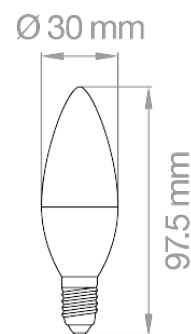

## OLIVA E14 8W

Lampadina LED SMD a oliva E14 8W - 230V  
Olive SMD LED lamp E14 8W - 230V

**Materiale / Material:**

- Corpo in alluminio ricoperto in termoplastico  
Bulbo in policarbonato  
Aluminium body covered in thermoplastic  
PC bulb

Codice Code	Potenza Power	Tensione Voltage	Lumen	Kelvin	CRI	Fascio Beam Angle	Attacco Socket	Comparazione Comparison	PKG
OL308WE14BC	8 W	220 - 240V	710 Lm	3000K	>80Ra	220°	E14	inc. = 50W	10/100
OL308WE14BN	8 W	220 - 240V	730 Lm	4000K	>80Ra	220°	E14	inc. = 50W	10/100
OL308WE14BF	8 W	220 - 240V	750 Lm	6400K	>80Ra	220°	E14	inc. = 50W	10/100