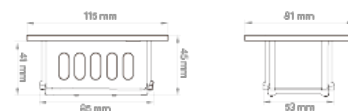

Materiale / Material:

- Alluminio e vetro temperato
Aluminium and tempered glass

Incluso / Included:

- Molle per montaggio in cassaforma 503
Springs for 503 formwork mounting
- Molle per montaggio in cartongesso
Springs for drywall mounting

Non incluso / Not included:

- Cassaforma 503
Formwork 503

Codice Code	Potenza Power	Tensione Voltage	Lumen (real)	Kelvin	LED	CRI	Fascio Beam Angle	IP	Finitura Finish	PKG
SPLLED503VMC	5W	220 - 240V	230 Lm	3000K-4000K-6000K	SMD	>80Ra	120°	IP 66	Bianco / White	1/50