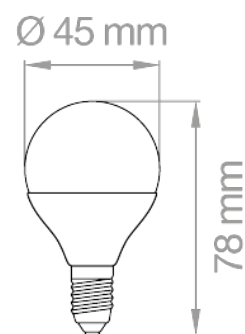

SFERA E14 6W

Lampadina a sfera E14 6W - 230V
Sphere lamp E27 6W

Materiale / Material:

- Corpo in alluminio ricoperto in termoplastico, bulbo in policarbonato
Aluminum body covered in thermoplastic
PC bulb

Codice Code	Potenza Power	Tensione Voltage	Lumen	Kelvin	CRI	Fascio Beam Angle	Attacco Socket	Comparazione Comparison	PKG
SF456WE14BC	6 W	AC220-240V	480 Lm	3000°K	>80Ra	220°	E14	inc. = 50W	10/100
SF456WE14BN	6 W	AC220-240V	500 Lm	4000°K	>80Ra	220°	E14	inc. = 50W	10/100
SF456WE14BF	6 W	AC220-240V	520 Lm	6400°K	>80Ra	220°	E14	inc. = 50W	10/100