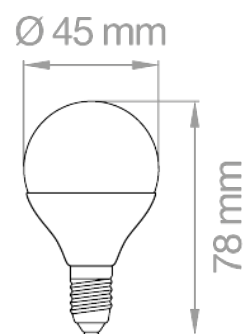

## SFERA E14 8W

Lampadina LED SMD a sfera E14 8W - 230V  
Sphere SMD LED lamp E14 8W - 230V

**Materiale / Material:**

- Corpo in alluminio ricoperto in termoplastico  
Bulbo in policarbonato  
Aluminium body covered in thermoplastic  
PC bulb

Codice Code	Potenza Power	Tensione Voltage	Lumen	Kelvin	CRI	Fascio Beam Angle	Attacco Socket	Comparazione Comparison	PKG
SF458WE14BC	8 W	220 - 240V	710 Lm	3000K	>80Ra	220°	E14	inc. = 50W	10/100
SF458WE14BN	8 W	220 - 240V	730 Lm	4000K	>80Ra	220°	E14	inc. = 50W	10/100
SF458WE14BF	8 W	220 - 240V	750 Lm	6400K	>80Ra	220°	E14	inc. = 50W	10/100